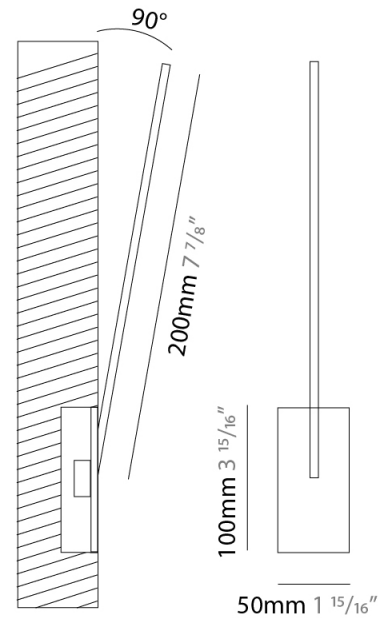

PROJECT
TYPE
SPECIFIER
QUANTITY
DATE

SPILLO 1 ROD RECESSED

D46012- -
base number   Color   Finish
                          Temperature   Options

1. To build a product code in our configurator select the specify button on the base model # product page
2. To build a manual product code on this datasheet choose from the options listed below in blue font and add the suffix to the base model #

GENERAL

Series: Spillo
Subseries: Spillo 1 Rod
Brand: Icone
Division: Design
Mounting Type: Recessed
Mounting Location: Wall
Subcategory: Ambient

PHYSICAL

Shape: Rectangle
Width (mm): 50
Width (in): 1 ¹⁵/₁₆
Height (mm): 200
Height (in): 7 ⁷/₈
Light Distribution: Adjustable
Fixture Finish: WHI / BLK / CHR / BGD
Fixture Material: Brass

ELECTRICAL

Lamp Type: LED
Total Output Wattage (W): 2.64
Dimming: 0-10V Dimming
Driver Included: No
Driver Location: Remote
Driver Type: Constant Voltage - 120 / 277Vac
Driver Class: Class 2
Input Voltage (V): 120 - 277
Output Voltage (V): 12
Upon Request: (Not included, see components) 0-10Vdc dimming / 277Vac

LED

Color Temperature (°K): 2700 / 3000
Nominal Lumen (lm): 220
CRI: >90 CRI
Lamp Life (hrs): 50000

OPTICAL

Adjustability: Tilt 120°

RATINGS AND CERTIFICATIONS

Certified By: Certified for North American Standards
IP rating: IP20