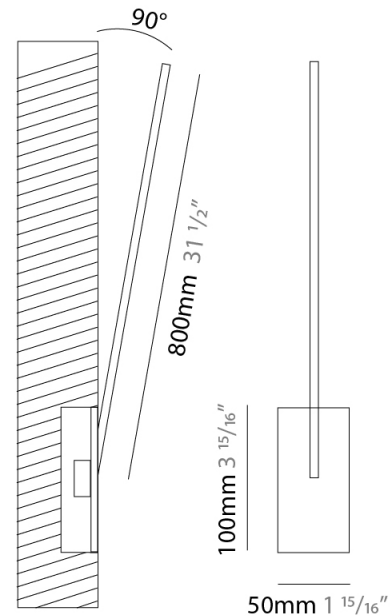

PROJECT	_____
TYPE	_____
SPECIFIER	_____
QUANTITY	_____
DATE	_____

SPILLO 1 ROD RECESSED

D46018- _____ - _____
base number   Color   Finish
                                         Temperature   Options

1. To build a product code in our configurator select the specify button on the base model # product page
2. To build a manual product code on this datasheet choose from the options listed below in blue font and add the suffix to the base model #

GENERAL

Series: Spillo
Subseries: Spillo 1 Rod
Brand: Icone
Division: Design
Mounting Type: Recessed
Mounting Location: Wall
Subcategory: Ambient

PHYSICAL

Shape: Rectangle
Width (mm): 50
Width (in): 1 ¹⁵/₁₆
Height (mm): 800
Height (in): 31 ¹/₂
Light Distribution: Adjustable
Fixture Finish: WHI / BLK / CHR / BGD
Fixture Material: Brass

ELECTRICAL

Lamp Type: LED
Total Output Wattage (W): 10.56
Dimming: 0-10V Dimming
Driver Included: No
Driver Location: Remote
Driver Type: Constant Voltage - 120Vac
Driver Class: Class 2
Input Voltage (V): 120
Output Voltage (V): 12
Upon Request: (Not included, see components) 0-10Vdc dimming / 277Vac

LED

Color Temperature (°K): 2700 / 3000
Nominal Lumen (lm): 880
CRI: >90 CRI
Lamp Life (hrs): 50000

OPTICAL

Adjustability: Tilt 120°

RATINGS AND CERTIFICATIONS

Certified By: Certified for North American Standards
IP rating: IP20