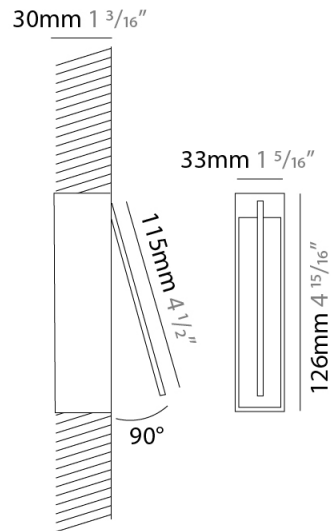

GENERAL

Series: Spillo
 Subseries: Spillo 1 Rod
 Brand: Icone
 Division: Design
 Mounting Type: Recessed
 Mounting Location: Wall
 Subcategory: Ambient

PHYSICAL

Shape: Rectangle
 Width (mm): 33
 Width (in): 1 ⁵/₁₆
 Height (mm): 126
 Height (in): 4 ¹⁵/₁₆
 Min. Recessing Depth (mm): 30
 Min. Recessing Depth (in): 1 ³/₁₆
 Light Distribution: Adjustable
[Fixture Finish: WHI / BLK / CHR / BGD](#)
 Fixture Material: Brass

LED

[Color Temperature \(°K\): 2700 / 3000](#)
 Nominal Lumen (lm): 110
 CRI: >90 CRI
 Lamp Life (hrs): 50000

OPTICAL

Adjustability: Tilt 120°

RATINGS AND CERTIFICATIONS

Certified By: Certified for North American Standards
 IP rating: IP20

GENERAL

Series: Spillo
 Subseries: Spillo 1 Rod
 Brand: Icone
 Division: Design
 Mounting Type: Recessed
 Mounting Location: Wall
 Subcategory: Ambient

PHYSICAL

Shape: Rectangle
 Width (mm): 33
 Width (in): 1 5/16
 Height (mm): 226
 Height (in): 8 7/8
 Min. Recessing Depth (mm): 30
 Min. Recessing Depth (in): 1 3/16
 Light Distribution: Adjustable
[Fixture Finish: WHI / BLK / CHR / BGD](#)
 Fixture Material: Brass