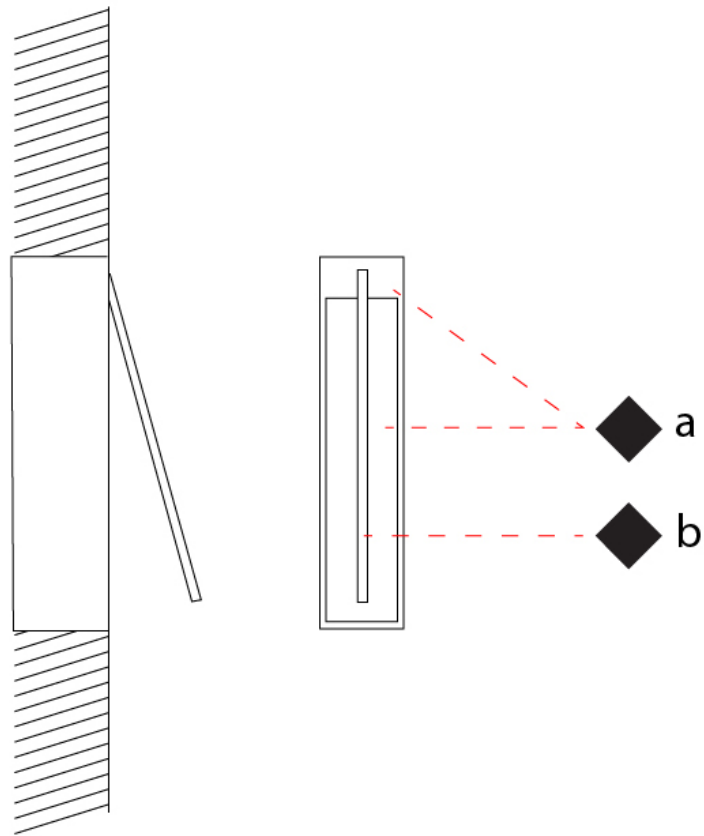

SPILO 1 ROD RECESSED

D46009-

PROJECT _____

TYPE _____

SPECIFIER _____

QUANTITY _____

DATE _____

D