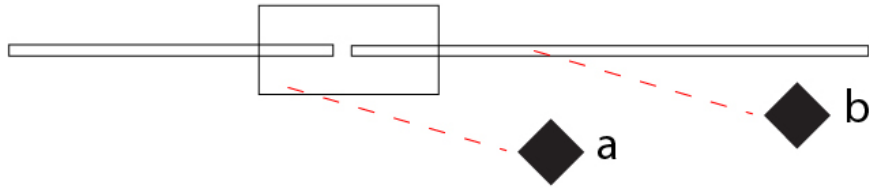

SPILO 2 ROD RECESSED

D46031-

PROJECT
TYPE
SPECIFIER
QUANTITY
DATE

D