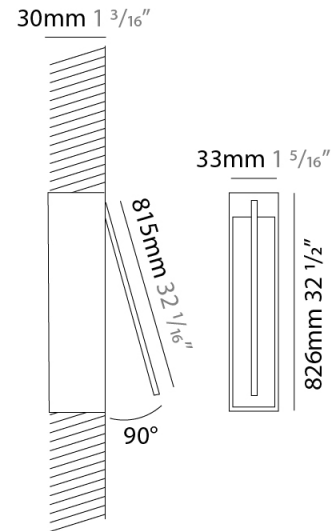

SPILLO 1 ROD RECESSED

D46009- -

base number
Color   Finish
Temperature   Options

1. To build a product code in our configurator select the specify button on the base model # product page
2. To build a manual product code on this datasheet choose from the options listed below in blue font and add the suffix to the base model #

GENERAL

Series: Spillo
Subseries: Spillo 1 Rod
Brand: Icone
Division: Design
Mounting Type: Recessed
Mounting Location: Wall
Subcategory: Ambient

PHYSICAL

Shape: Rectangle
Width (mm): 33
Width (in): 1 ⁵/₁₆
Height (mm): 826
Height (in): 32 ¹/₂
Min. Recessing Depth (mm): 30
Min. Recessing Depth (in): 1 ³/₁₆
Light Distribution: Adjustable
[Fixture Finish: WHI / BLK / CHR / BGD](#)
Fixture Material: Brass

ELECTRICAL

Lamp Type: LED
Total Output Wattage (W): 10.56
Dimming: 0-10V Dimming
Driver Included: No
Driver Location: Remote
Driver Type: Constant Voltage - 120Vac
Driver Class: Class 2
Input Voltage (V): 120
Output Voltage (V): 12
Upon Request: (Not included, see components) 0-10Vdc dimming / 277Vac

LED

[Color Temperature (°K): 2700 / 3000](#)
Nominal Lumen (lm): 880
CRI: >90 CRI
Lamp Life (hrs): 50000

OPTICAL

Adjustability: Tilt 120°

RATINGS AND CERTIFICATIONS

Certified By: Certified for North American Standards
IP rating: IP20

PROJECT
TYPE
SPECIFIER
QUANTITY
DATE