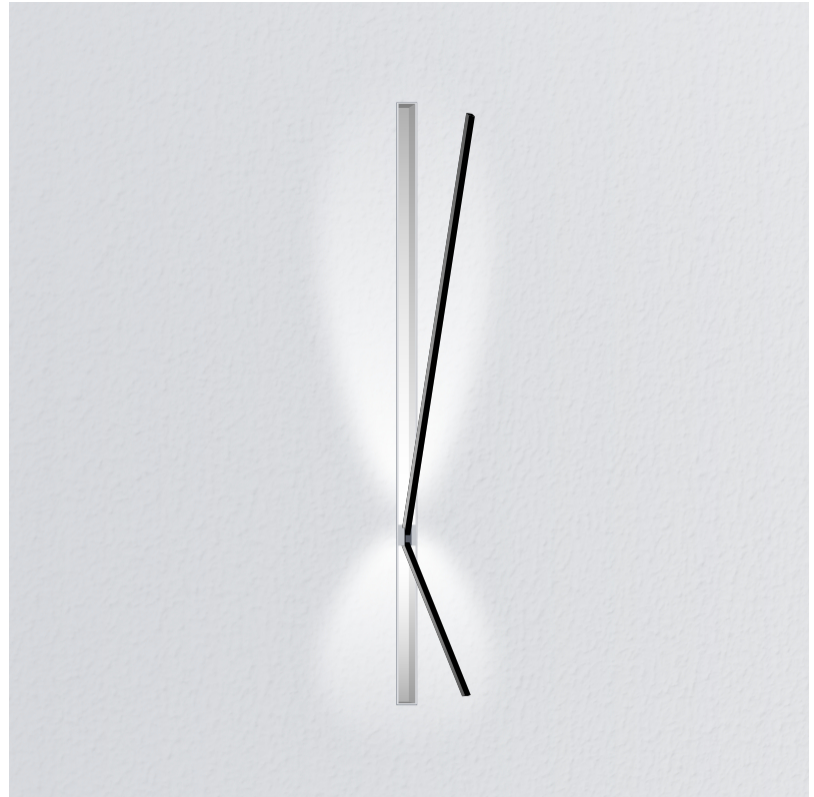

SPILLO 2 ROD RECESSED

D46027- -

base number
Color   Finish
Temperature   Options

PROJECT
TYPE
SPECIFIER
QUANTITY
DATE

1. To build a product code in our configurator select the specify button on the base model # product page
2. To build a manual product code on this datasheet choose from the options listed below in blue font and add the suffix to the base model #

GENERAL

Series: Spillo
Subseries: Spillo 2 Rod
Brand: Icone
Division: Design
Mounting Type: Recessed
Mounting Location: Wall
Subcategory: Ambient

PHYSICAL

Shape: Rectangle
Width (mm): 33
Width (in): 1 ⁵/₁₆
Height (mm): 1150
Height (in): 45 ¹/₄
Min. Recessing Depth (mm): 30
Min. Recessing Depth (in): 1 ³/₁₆
Light Distribution: Adjustable
Fixture Finish: WHI / BLK / CHR / BGD
Fixture Material: Brass

ELECTRICAL

Lamp Type: LED
Total Output Wattage (W): 14.52
Dimming: 0-10V Dimming
Driver Included: No
Driver Location: Remote
Driver Type: Constant Voltage - 120Vac
Driver Class: Class 2
Input Voltage (V): 120 - 277
Output Voltage (V): 12
Upon Request: (Not included, see components) 0-10Vdc dimming / 277Vac

LED

Color Temperature (°K): 2700 / 3000
Nominal Lumen (lm): 1210
CRI: >90 CRI
Lamp Life (hrs): 50000

OPTICAL

Adjustability: Tilt 90°

RATINGS AND CERTIFICATIONS

Certified By: Certified for North American Standards
IP rating: IP20