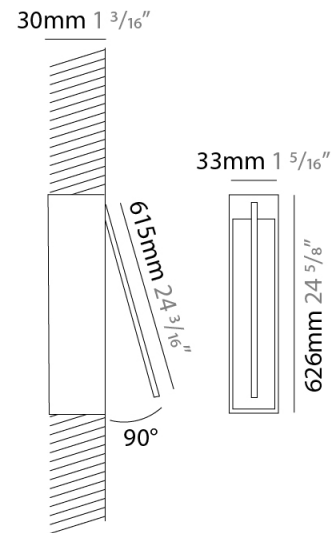

SPILLO 1 ROD RECESSED

D46008- -

base number
Color   Finish
Temperature   Options

1. To build a product code in our configurator select the specify button on the base model # product page
2. To build a manual product code on this datasheet choose from the options listed below in blue font and add the suffix to the base model #

GENERAL

Series: Spillo
Subseries: Spillo 1 Rod
Brand: Icone
Division: Design
Mounting Type: Recessed
Mounting Location: Wall
Subcategory: Ambient

PHYSICAL

Shape: Rectangle
Width (mm): 33
Width (in): 1 ⁵/₁₆
Height (mm): 626
Height (in): 24 ⁵/₈
Min. Recessing Depth (mm): 30
Min. Recessing Depth (in): 1 ³/₁₆
Light Distribution: Adjustable
[Fixture Finish: WHI / BLK / CHR / BGD](#)
Fixture Material: Brass

ELECTRICAL

Lamp Type: LED
Total Output Wattage (W): 7.92
Dimming: 0-10V Dimming
Driver Included: No
Driver Location: Remote
Driver Type: Constant Voltage - 120Vac
Driver Class: Class 2
Input Voltage (V): 120
Output Voltage (V): 12
Upon Request: (Not included, see components) 0-10Vdc dimming / 277Vac

LED

[Color Temperature (°K): 2700 / 3000](#)
Nominal Lumen (lm): 660
CRI: >90 CRI
Lamp Life (hrs): 50000

OPTICAL

Adjustability: Tilt 120°

RATINGS AND CERTIFICATIONS

Certified By: Certified for North American Standards
IP rating: IP20

PROJECT
TYPE
SPECIFIER
QUANTITY
DATE