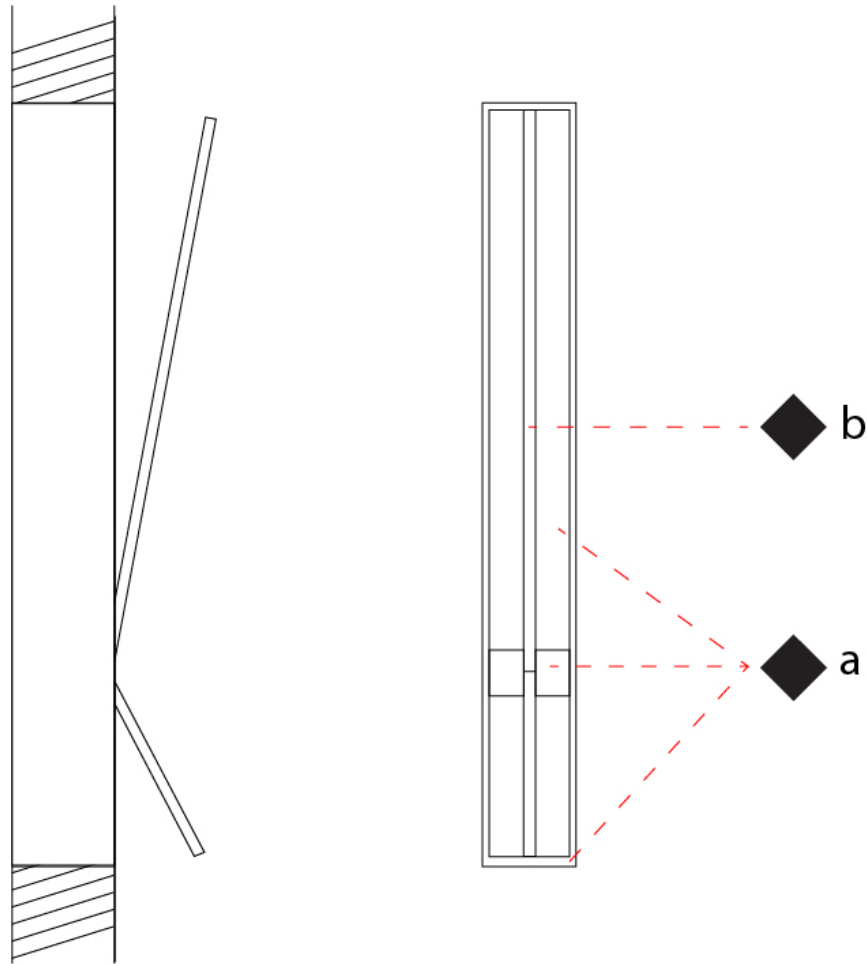

SPILLO 2 ROD RECESSED

D46026-

PROJECT	_____
TYPE	_____
SPECIFIER	_____
QUANTITY	_____
DATE	_____

D