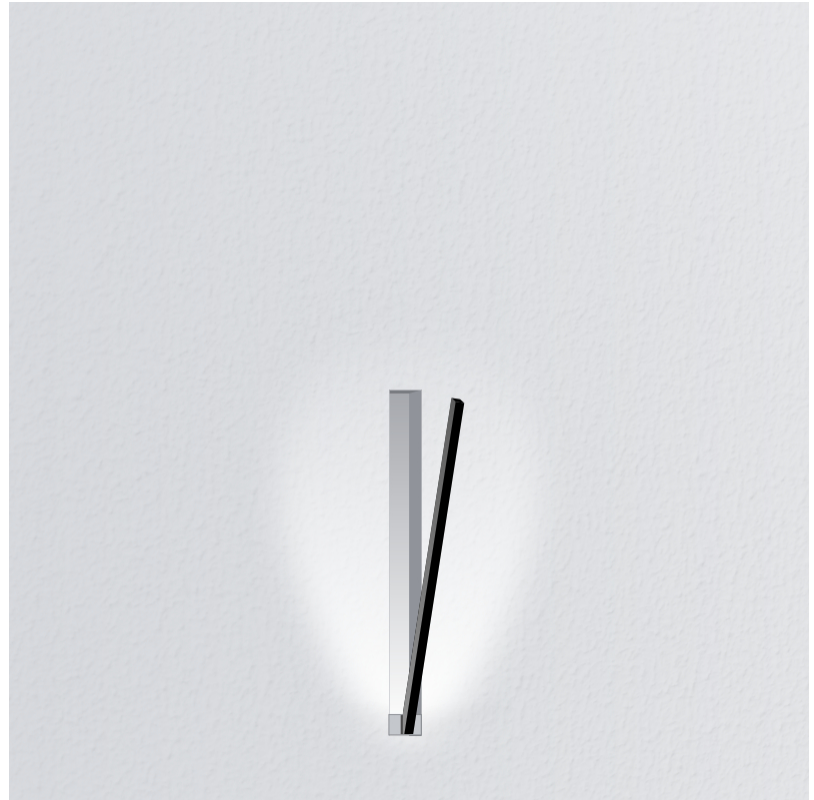

PROJECT
TYPE
SPECIFIER
QUANTITY
DATE

SPILLO 1 ROD RECESSED

D46005- -

base number   Color   Finish
Temperature   Options

1. To build a product code in our configurator select the specify button on the base model # product page
2. To build a manual product code on this datasheet choose from the options listed below in blue font and add the suffix to the base model #

GENERAL

Series: Spillo
Subseries: Spillo 1 Rod
Brand: Icone
Division: Design
Mounting Type: Recessed
Mounting Location: Wall
Subcategory: Ambient

PHYSICAL

Shape: Rectangle
Width (mm): 33
Width (in): 1 ⁵/₁₆
Height (mm): 326
Height (in): 12 ¹³/₁₆
Min. Recessing Depth (mm): 30
Min. Recessing Depth (in): 1 ³/₁₆
Light Distribution: Adjustable
[Fixture Finish: WHI / BLK / CHR / BGD](#)
Fixture Material: Brass

ELECTRICAL

Lamp Type: LED
Total Output Wattage (W): 3.96
Dimming: 0-10V Dimming
Driver Included: No
Driver Location: Remote
Driver Type: Constant Voltage - 120 / 277Vac
Driver Class: Class 2
Input Voltage (V): 120 - 277
Output Voltage (V): 12
Upon Request: (Not included, see components) 0-10Vdc dimming / 277Vac

LED

[Color Temperature (°K): 2700 / 3000](#)
Nominal Lumen (lm): 330
CRI: >90 CRI
Lamp Life (hrs): 50000

OPTICAL

Adjustability: Tilt 120°

RATINGS AND CERTIFICATIONS

Certified By: Certified for North American Standards
IP rating: IP20